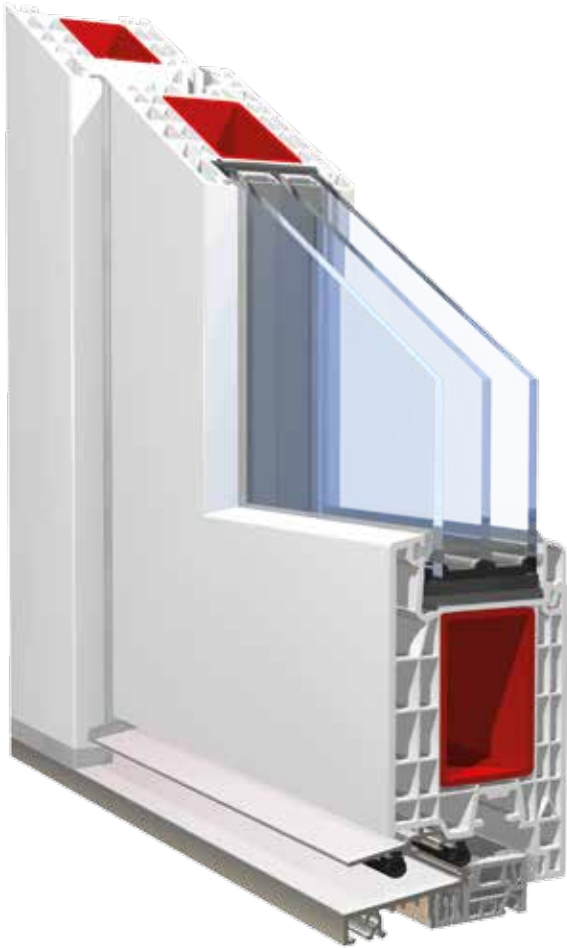

KBE 76

Dynamic performance

KBE 76 Residential door systems

Window and door system

KBE 76 Residential door system

With KBE 76 you can design your doors to your own personal preferences. Our burglar-safe doors give you a choice of modern functional glazing in numerous surface textures and colours, glazing with LED lighting effects or motif glazing and they can also incorporate glazing chosen from the comprehensive ready-to-use programmes of reputed manufacturers.

KBE 76 doors with 76 mm construction depth

» Top range

Front doors, balcony and patio doors, parallel slide-and-tilt doors.

» Top ergonomics

Barrier-free threshold at only 20 mm high.

» Top heat insulation

High tightness and heat insulation as a result of the thermally separated threshold. Perfect impact rain and wind protection.

» Top burglary protection

Effective burglary protection – up to resistance class RC 2 (WK 2)

» Top design

Use of special functional glazing or conventional panels up to 48 mm. Vast range of design options as a result of a comprehensive choice of colours and textured surfaces.